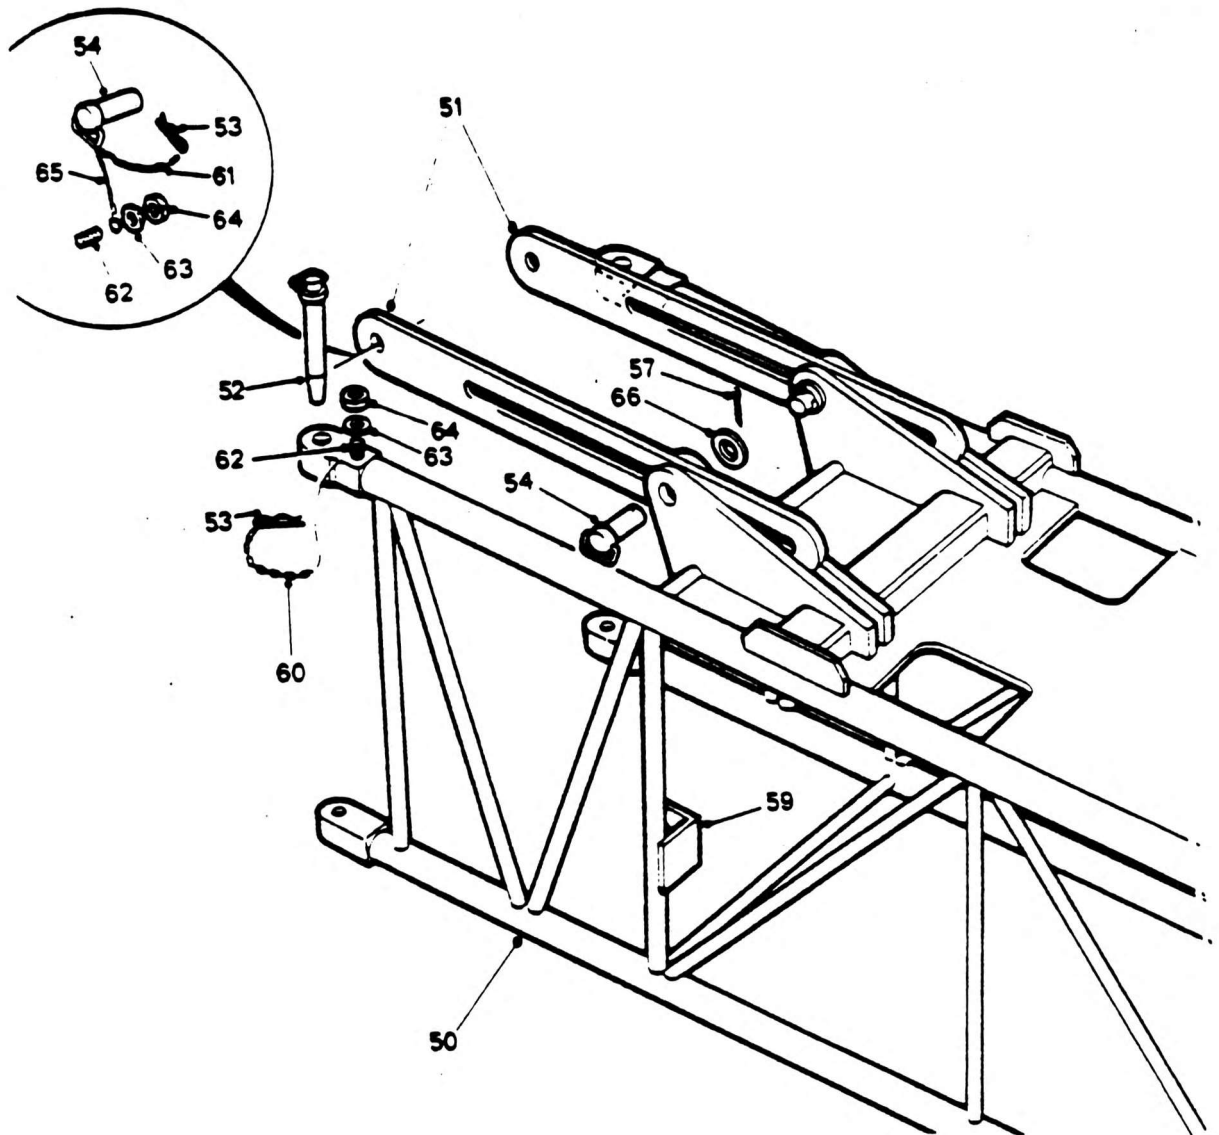

TELESCOPE BOOM EXTENSION INSTALLATION

NO.	PART NO.	QTY.	DESCRIPTION	NO.	PART NO.	QTY.	DESCRIPTION
50+	-	1	Boom Extension Assembly	66	7-950-300161	2	Washer 1½"
51	4-178-9-00202	2	Link	67	6-842-001447	2	Gusset
52	6-689-000633	4	Pin	68	7-601-000253	8	Link
53	7-689-000036	6	Pin	+ See further breakdown in this group			
54	6-689-000584	4	Pin				
57	7-690-102410	2	Pin Cotter 3/16" x 1½"				
59	6-608-000543	2	Lug				
60	6-286-000004	4	Chain				
62	7-866-142140	8	Stud				
63	7-950-140141	8	Washer ½" Narrow				
64	7-660-141600	8	Locknut ½"-20nc - Grd A				
65	6-286-000014	4	Chain				

2-179-900091
Issue No. 02